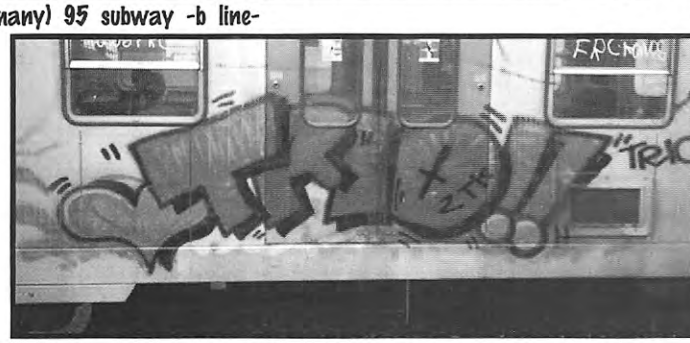

TRIO ztk 96 subway -b line-