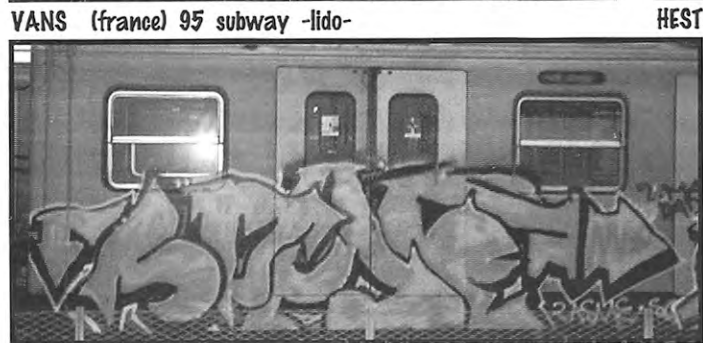

SPAF pac 96 subway -a line-