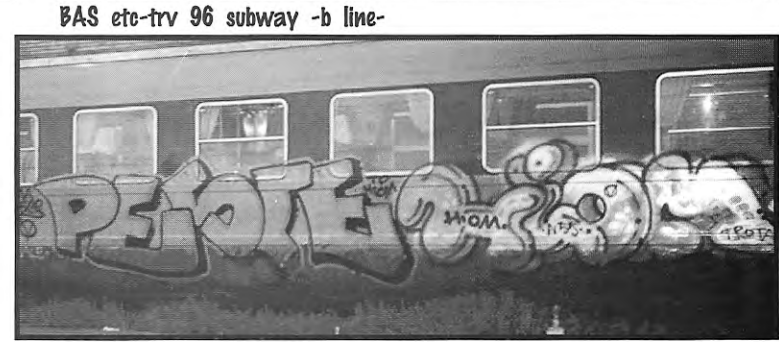

ASME pac 96 fs train

PALE zkm-gdn-sip 96 fs train

CHICO ztk 96 fs train

YENA rs (france) 95 subway -b line-

BAS etc-trv 96 subway -b line-

MEN by mencio pac 96 fs train (t.e.n)

HESTRO etc-trv 95 fs train

SO R (germany) 95 subway -b line-